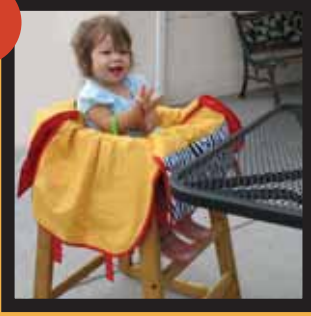

LILLY PAD

by Lilly Gold

1

Shopping Cart Cover

2

High Chair Cover

3

Adult Chair Cover

4

Playmat

The Lilly Gold Signature Cover Quickly Converts To 5 Functions!

Adjustable double buckle holds your child securely in place.

Durable nylon backing discourages moisture and germ transfer.

Bright colors and contrasting patterns stimulate baby.

Product Features

As a thickly padded, colorful shopping cart cover or restaurant high chair cover, it has large adjustable Velcro fasteners to ensure that the LillyPad fits a variety of sizes and shapes.

As an adult dining chair cover the LillyPad unfolds to cover the entire surface of the dining chair including the arms.

The LillyPad makes a wonderful play mat or changing station to keep a baby clean and sanitary.