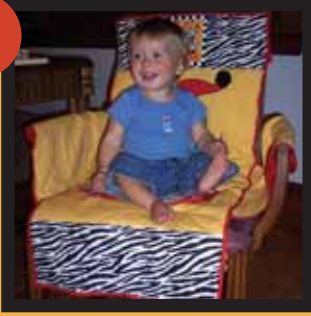

LILLY PAD

by Lilly Gold

1

Shopping Cart Cover

2

High Chair Cover

3

Adult Chair Cover

4

Playmat

The Lilly Gold Signature Cover Quickly Converts To 5 Functions!

Adjustable double buckle holds your child securely in place.

Durable nylon backing discourages moisture and germ transfer.

Bright colors and contrasting patterns stimulate baby.

Product Features

As a thickly padded, colorful shopping cart cover or restaurant high chair cover, it has large adjustable Velcro fasteners to ensure that the LillyPad fits a variety of sizes and shapes.

As an adult dining chair cover the LillyPad unfolds to cover the entire surface of the dining chair including the arms.

The LillyPad makes a wonderful play mat or changing station to keep a baby clean and sanitary.