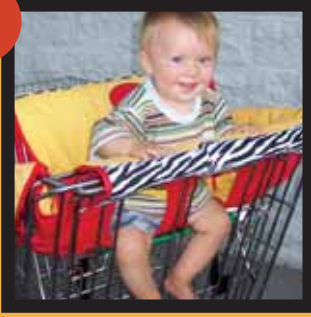

LILLY PAD

by Lilly Gold

1

Shopping Cart Cover

2

High Chair Cover

3

Adult Chair Cover

4

Playmat

The Lilly Gold Signature Cover Quickly Converts To 5 Functions!

Adjustable double buckle holds your child securely in place.

Durable nylon backing discourages moisture and germ transfer.

Bright colors and contrasting patterns stimulate baby.

Product Features

As a thickly padded, colorful shopping cart cover or restaurant high chair cover, it has large adjustable Velcro fasteners to ensure that the LillyPad fits a variety of sizes and shapes.

As an adult dining chair cover the LillyPad unfolds to cover the entire surface of the dining chair including the arms.

The LillyPad makes a wonderful play mat or changing station to keep a baby clean and sanitary.